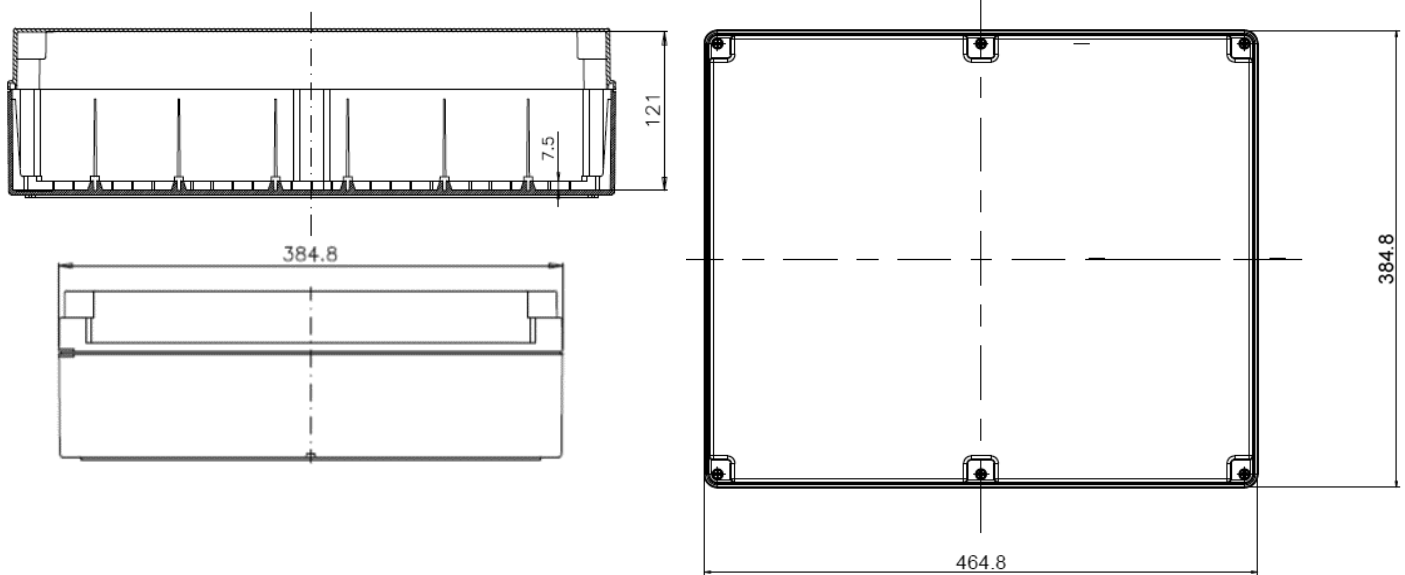

**WATERPROOF BOX IP66 SMOOTH WALLS – IP66 - GREY – WITH NYLON SCREWS**

Lid opening

Mounting bracket

Fixing set for OL 20027

**Technical features**

Internal dimensions	456x380x121 mm
Degree of protection	IP66
IK grade	IK06
Heat resistance	Glow wire 650°C
Color	Grey RAL 7035
Installation temperature	Max= +60°C – min.= -25°C
Cover Screws	4 (with sealable zip)
Material	ABS (stabilized UV) - Halogen & PVC free
Specification	EN 60670-1:2005 EN 60670-22:2006 EN 62262